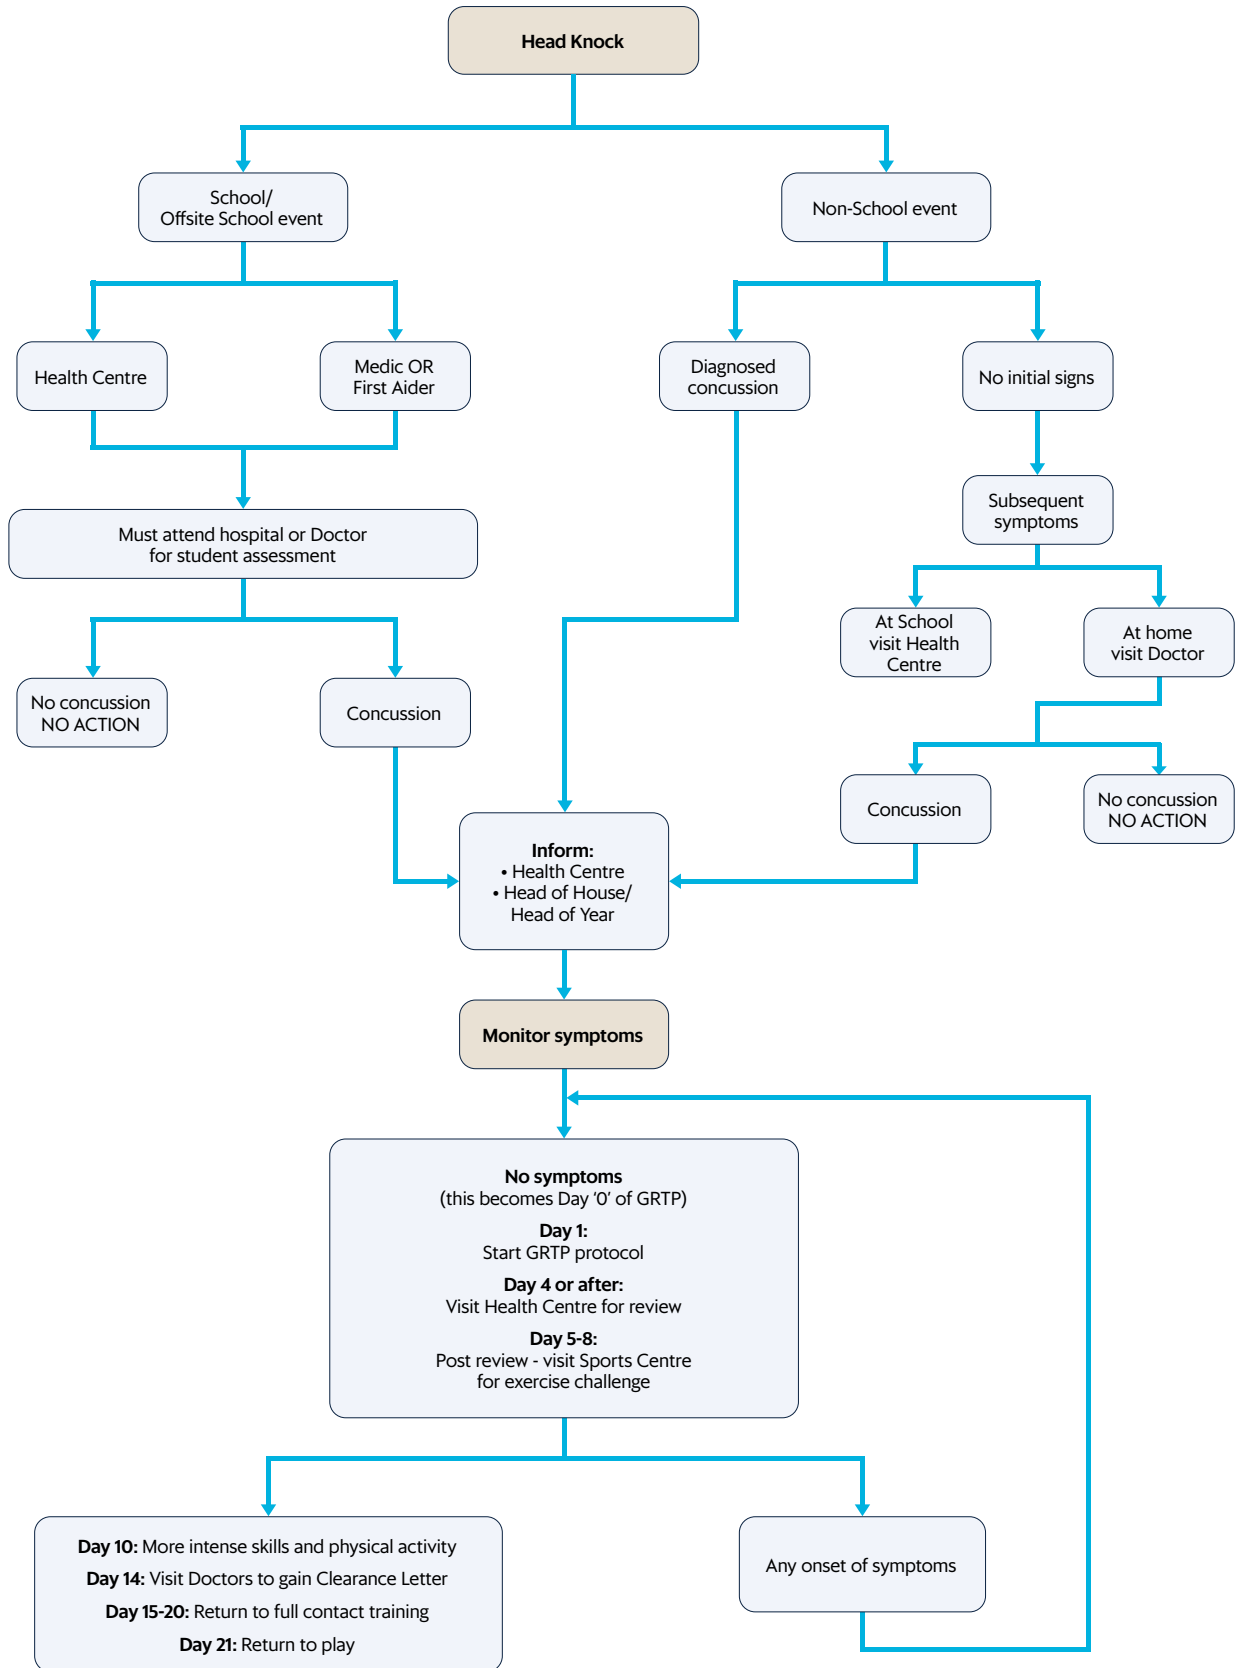

Student / Parent Concussion Communications Guide

within St Andrew's Cathedral School

Read in conjunction with AIS Graduated Return to Play (GRTP)

Notes:

- Return to school can occur anytime post-concussion
- Day '0' refers to return to physical activity